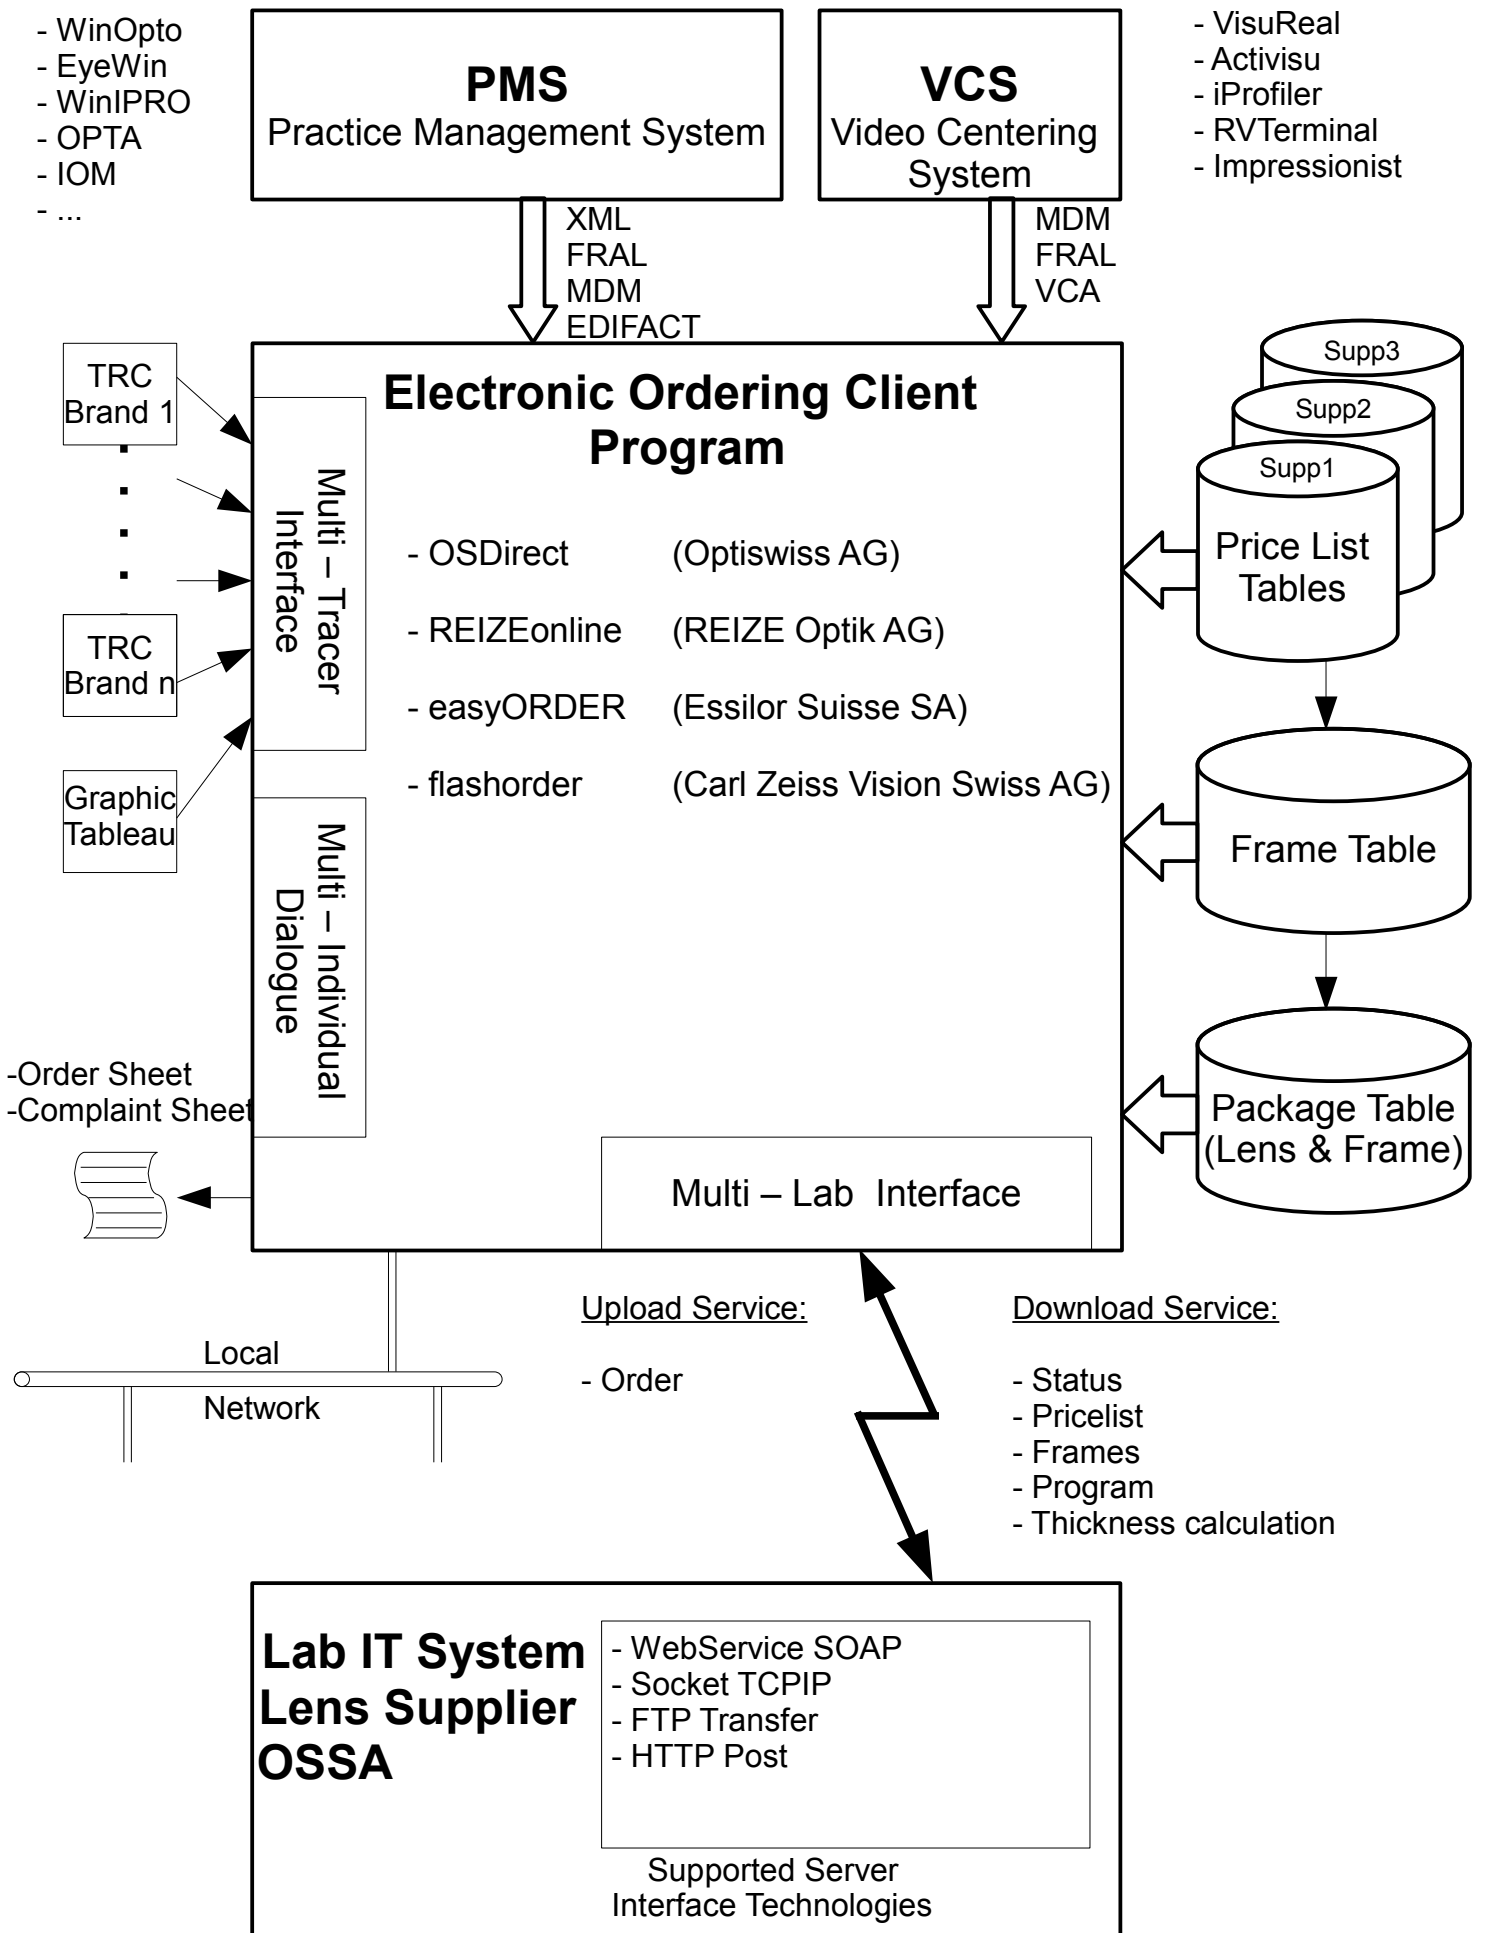

Electronic Ordering Client Solution Block Diagramm

- WinOpto
- EyeWin
- WinIPRO
- OPTA
- IOM
- ...

- VisuReal
- Activisu
- iProfiler
- RVTerminal
- Impressionist

XML
FRAL
MDM
EDIFACT

MDM
FRAL
VCA

Electronic Ordering Client Program

- OSDirect (Optiswiss AG)
- REIZEonline (REIZE Optik AG)
- easyORDER (Essilor Suisse SA)
- flashorder (Carl Zeiss Vision Swiss AG)

Multi – Tracer Interface

Multi – Individual Dialogue

Multi – Lab Interface

Price List Tables

Frame Table

Package Table (Lens & Frame)

Local Network

Upload Service:

- Order

Download Service:

- Status
- Pricelist
- Frames
- Program
- Thickness calculation

Lab IT System Lens Supplier OSSA

- Webservice SOAP
- Socket TCPIP
- FTP Transfer
- HTTP Post

Supported Server Interface Technologies